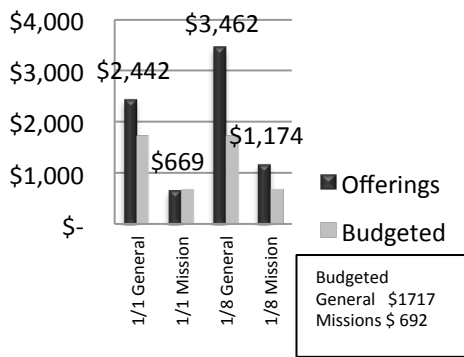

| Attendance | 1/1 | 1/8 |
|-----------------|------------|-----|
| 1st Service | No Service | 78 |
| 2nd Service | 111 | 88 |
| Evening Service | No Service | 27 |

South Swansea Baptist Church

Independent – Evangelistic
“A Bible Centered Ministry”